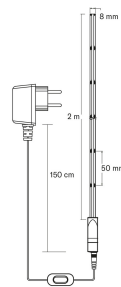

IP20

COB Led Strip

24V IP20 9W/m 2m

Punktideta LED-riba

COB LED strips provide smooth, even light without the visible LED dots typical of standard strips, making them less glaring. The range includes two different lengths, both available in white (3000 K) and cool white (4000 K) light tones. A remote control is included, allowing you to easily adjust various light functions such as timer, dimming, and flashing modes. With these LED strips, you can effortlessly create atmospheric indirect lighting and clever lighting solutions that take your home décor to the next level!

24V IP20 9W/m 2m

PRODUCT CODE	CODE	KG	PRODUCT FAMILY
9610658		0.135	COB Led Strip

24V IP20 9W/m 2m
EC002706

Mounting	
Mounting method	Surface mounting
Degree of protection (IP)	IP20
Type of wiring	Ending

Structure	
Model	Tape
Lamp type	LED not exchangeable
Number of LEDs per metre	320
Energy efficiency class of light source according to EU regulation 2019/2015	F
With end piece	No
With connection set	No
Self-adhesive	Yes

Lifetime and capacity	
Rated life time L70/B50 at 25 °C (h)	15000

Measurements	
Width (mm)	8
Length (mm)	2000

Electrotechnical data	
Lamp power per meter (W)	9
Voltage type	DC
Lamp voltage (min) (V)	24
Lamp voltage (max) (V)	24
Protection class according to IEC 61140	III
Maximum system power (W)	24