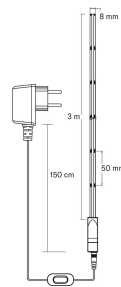

IP20

COB Led Strip

24V IP20 9W/m 3m

Punktideta LED-riba

COB LED strips provide smooth, even light without the visible LED dots typical of standard strips, making them less glaring. The range includes two different lengths, both available in white (3000 K) and cool white (4000 K) light tones. A remote control is included, allowing you to easily adjust various light functions such as timer, dimming, and flashing modes. With these LED strips, you can effortlessly create atmospheric indirect lighting and clever lighting solutions that take your home décor to the next level!

24V IP20 9W/m 3m

PRODUCT CODE	CODE	KG	PRODUCT FAMILY
9610659		0.204	COB Led Strip

24V IP20 9W/m 3m
EC002706

Mounting	
Mounting method	Surface mounting
Degree of protection (IP)	IP20
Type of wiring	Ending

Structure	
Model	Tape
Lamp type	LED not exchangeable
Number of LEDs per metre	320
Energy efficiency class of light source according to EU regulation 2019/2015	F
With end piece	No
With connection set	No
Self-adhesive	Yes

Lifetime and capacity	
Rated life time L70/B50 at 25 °C (h)	15000

Measurements	
Width (mm)	8
Length (mm)	3000

Electrotechnical data	
Lamp power per meter (W)	9
Voltage type	DC
Lamp voltage (min) (V)	24
Lamp voltage (max) (V)	24
Protection class according to IEC 61140	III
Maximum system power (W)	36