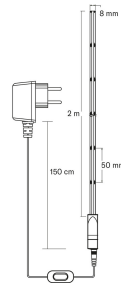

COB Led Strip CCT

24V IP20 12W/m 2m

Dotless LED strip

COB LED CCT strips emit a uniform light. They do not have the visible LED dots typical of LED strips, making them less glaring. The CCT strip's light tone adjusts in three steps: 3000 K – 4500 K – 6500 K. Various lighting functions and dimming can be conveniently controlled with the remote control. The CCT LED strip is available in two lengths (2 m and 3 m).

24V IP20 12W/m 2m

PRODUCT CODE	CODE	KG	PRODUCT FAMILY
9610660			COB Led Strip CCT

24V IP20 12W/m 2m
EC002706

Mounting	
Mounting method	Surface mounting
Degree of protection (IP)	IP20
Type of wiring	Ending

Structure	
Model	Tape
Lamp type	LED not exchangeable
Number of LEDs per metre	576
Energy efficiency class of light source according to EU regulation 2019/2015	G
With end piece	No
With connection set	No
Self-adhesive	Yes

Lifetime and capacity	
Rated life time L70/B50 at 25 °C (h)	15000

Measurements	
Width (mm)	8
Length (mm)	2000

Electrotechnical data	
Lamp power per meter (W)	12
Voltage type	DC
Lamp voltage (min) (V)	24
Lamp voltage (max) (V)	24
Protection class according to IEC 61140	III
Maximum system power (W)	24