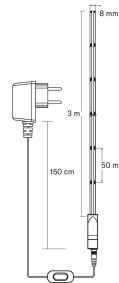

## 24V IP20 12W/m 3m

Dotless LED strip

COB LED CCT strips emit a uniform light. They do not have the visible LED dots typical of LED strips, making them less glaring. The CCT strip's light tone adjusts in three steps: 3000 K – 4500 K – 6500 K. Various lighting functions and dimming can be conveniently controlled with the remote control. The CCT LED strip is available in two lengths (2 m and 3 m).

24V IP20 12W/m 3m

PRODUCT CODE	CODE	KG	PRODUCT FAMILY
9610661		0.218	COB Led Strip CCT

24V IP20 12W/m 3m  
EC002706

Mounting	
Mounting method	Surface mounting
Degree of protection (IP)	IP20
Type of wiring	Ending

Structure	
Model	Tape
Lamp type	LED not exchangeable
Number of LEDs per metre	576
Energy efficiency class of light source according to EU regulation 2019/2015	G
With end piece	No
With connection set	No
Self-adhesive	Yes

Lifetime and capacity	
Rated life time L70/B50 at 25 °C (h)	15000

Measurements	
Width (mm)	8
Length (mm)	3000

Electrotechnical data	
Lamp power per meter (W)	12
Voltage type	DC
Lamp voltage (min) (V)	24
Lamp voltage (max) (V)	24
Protection class according to IEC 61140	III
Maximum system power (W)	36