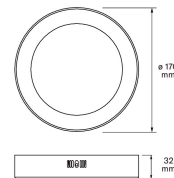

IP20

Aella

3CCT RA90 R 170 IP20 12W
1200lm WH

3CCT ceiling light, CRI90

Ceiling light for efficient general lighting. Surface mounting, for dry indoor use in the home. Excellent color rendering, CRI90. You can change the color temperature of the light in three steps using a standard light switch! You can change the color temperature of the light by pressing the light switch again within three seconds of turning it on. Color temperature options: warm white 2700 K, white 3000 K, cool white 4000 K. Memory function: when you switch off the light completely, it retains the last light setting. These round ceiling lights are available in various sizes and with a black or white rim.

Photometric data	
Colour consistency (McAdam ellipse)	SDCM6
Light outlet	Direct
Rated luminous flux according to IEC 62722-2-1 (min) (lm)	1200
Colour of light (alphanumeric)	White
Effective luminous flux (lm)	1200
Colour temperature (min) (K)	2700
Colour temperature (max) (K)	4000
Colour rendering index (CRI/Ra)	90-100
Photobiological safety according to EN 62471	RG1
Colour temperature switchable	Discrete positions
Lumen setting adjustable	No
Beam angle adjustable	No

Lifetime and capacity	
Rated life time L70/B50 at 25 °C (h)	30000

Measurements	
Height/depth (mm)	32
Outer diameter (mm)	174

Electrotechnical data	
Voltage type	AC
Nominal voltage (min) (V)	220
Nominal voltage (max) (V)	240
Nominal current (min) (mA)	58
Nominal current (max) (mA)	74
Suitable for lamp power (min) (W)	12
Suitable for lamp power (max) (W)	12
Maximum system power (W)	12
Luminaire efficacy (lm/W)	100
Power factor	0.9