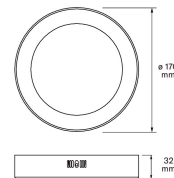

IP20

Aella

3CCT RA90 R 170 IP20 12W
1080lm BK

3CCT ceiling light, CRI90

Ceiling light for efficient general lighting. Surface mounting, for dry indoor use in the home. Excellent color rendering, CRI90. You can change the color temperature of the light in three steps using a standard light switch! You can change the color temperature of the light by pressing the light switch again within three seconds of turning it on. Color temperature options: warm white 2700 K, white 3000 K, cool white 4000 K. Memory function: when you switch off the light completely, it retains the last light setting. These round ceiling lights are available in various sizes and with a black or white rim.

Photometric data	
Colour consistency (McAdam ellipse)	SDCM6
Light outlet	Direct
Rated luminous flux according to IEC 62722-2-1 (min) (lm)	1080
Colour of light (alphanumeric)	White
Effective luminous flux (lm)	1080
Colour temperature (min) (K)	2700
Colour temperature (max) (K)	4000
Colour rendering index (CRI/Ra)	90-100
Photobiological safety according to EN 62471	RG1
Colour temperature switchable	Discrete positions
Lumen setting adjustable	No
Beam angle adjustable	No

Lifetime and capacity	
Rated life time L70/B50 at 25 °C (h)	30000

Measurements	
Height/depth (mm)	32
Outer diameter (mm)	170

Electrotechnical data	
Voltage type	AC
Nominal voltage (min) (V)	220
Nominal voltage (max) (V)	240
Nominal current (min) (mA)	58
Nominal current (max) (mA)	84
Suitable for lamp power (min) (W)	12
Suitable for lamp power (max) (W)	12
Maximum system power (W)	12
Luminaire efficacy (lm/W)	90
Power factor	0.9