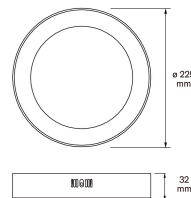

IP20

Aella

3CCT RA90 R 225 IP20 15W
1500lm WH

3CCT ceiling light, CRI90

Ceiling light for efficient general lighting. Surface mounting, for dry indoor use in the home. Excellent color rendering, CRI90. You can change the color temperature of the light in three steps using a standard light switch! You can change the color temperature of the light by pressing the light switch again within three seconds of turning it on. Color temperature options: warm white 2700 K, white 3000 K, cool white 4000 K. Memory function: when you switch off the light completely, it retains the last light setting. These round ceiling lights are available in various sizes and with a black or white rim.

Photometric data	
Colour consistency (McAdam ellipse)	SDCM6
Light outlet	Direct
Rated luminous flux according to IEC 62722-2-1 (min) (lm)	1500
Colour of light (alphanumeric)	White
Effective luminous flux (lm)	1500
Colour temperature (min) (K)	2700
Colour temperature (max) (K)	4000
Colour rendering index (CRI/Ra)	90-100
Photobiological safety according to EN 62471	RG1
Colour temperature switchable	Discrete positions
Lumen setting adjustable	No
Beam angle adjustable	No

Lifetime and capacity	
Rated life time L70/B50 at 25 °C (h)	30000

Measurements	
Height/depth (mm)	32
Outer diameter (mm)	225

Electrotechnical data	
Voltage type	AC
Nominal voltage (min) (V)	220
Nominal voltage (max) (V)	240
Nominal current (min) (mA)	72
Nominal current (max) (mA)	93
Suitable for lamp power (min) (W)	15
Suitable for lamp power (max) (W)	15
Maximum system power (W)	15
Luminaire efficacy (lm/W)	100
Power factor	0.9