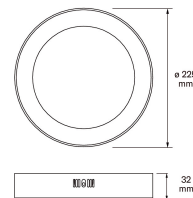

IP20

Aella

3CCT RA90 R 225 IP20 15W
1350lm BK

3CCT ceiling light, CRI90

Ceiling light for efficient general lighting. Surface mounting, for dry indoor use in the home. Excellent color rendering, CRI90. You can change the color temperature of the light in three steps using a standard light switch! You can change the color temperature of the light by pressing the light switch again within three seconds of turning it on. Color temperature options: warm white 2700 K, white 3000 K, cool white 4000 K. Memory function: when you switch off the light completely, it retains the last light setting. These round ceiling lights are available in various sizes and with a black or white rim.