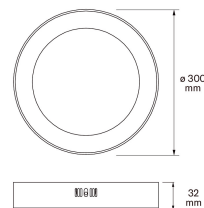

IP20

Aella

3CCT RA90 R 300 IP20 18W
1800lm WH

3CCT ceiling light, CRI90

Ceiling light for efficient general lighting. Surface mounting, for dry indoor use in the home. Excellent color rendering, CRI90. You can change the color temperature of the light in three steps using a standard light switch! You can change the color temperature of the light by pressing the light switch again within three seconds of turning it on. Color temperature options: warm white 2700 K, white 3000 K, cool white 4000 K. Memory function: when you switch off the light completely, it retains the last light setting. These round ceiling lights are available in various sizes and with a black or white rim.

Photometric data	
Colour consistency (McAdam ellipse)	SDCM6
Light outlet	Direct
Rated luminous flux according to IEC 62722-2-1 (min) (lm)	1800
Colour of light (alphanumeric)	White
Effective luminous flux (lm)	1800
Colour temperature (min) (K)	2700
Colour temperature (max) (K)	4000
Colour rendering index (CRI/Ra)	90-100
Photobiological safety according to EN 62471	RG1
Colour temperature switchable	Discrete positions
Lumen setting adjustable	No
Beam angle adjustable	No

Lifetime and capacity	
Rated life time L70/B50 at 25 °C (h)	30000

Measurements	
Height/depth (mm)	32
Outer diameter (mm)	300

Electrotechnical data	
Voltage type	AC
Nominal voltage (min) (V)	220
Nominal voltage (max) (V)	240
Nominal current (min) (mA)	87
Nominal current (max) (mA)	111
Suitable for lamp power (min) (W)	18
Suitable for lamp power (max) (W)	18
Maximum system power (W)	18
Luminaire efficacy (lm/W)	100
Power factor	0.9