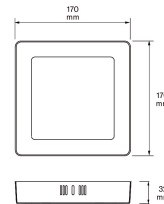

IP20

Arke

3CCT RA90 SQ 170 IP20 12W 1200lm WH

3CCT panel light, CRI90

Panel lights for efficient general lighting. Surface mounting, for dry indoor use in the home. Excellent color rendering, CRI90. You can change the color temperature of the light in three steps using a standard light switch! You can change the color temperature of the light by pressing the light switch again within three seconds of turning it on. Color temperature options: warm white 2700 K, white 3000 K, cool white 4000 K. Memory function: when you switch off the light completely, it retains the last light setting. These rectangular panel lights are available in various sizes and with a black or white rim.

Photometric data	
Colour consistency (McAdam ellipse)	SDCM6
Light outlet	Direct
Rated luminous flux according to IEC 62722-2-1 (min) (lm)	1200
Colour of light (alphanumeric)	White
Effective luminous flux (lm)	1200
Colour temperature (min) (K)	2700
Colour temperature (max) (K)	4000
Colour rendering index (CRI/Ra)	90-100
Photobiological safety according to EN 62471	RG1
Colour temperature switchable	Discrete positions
Lumen setting adjustable	No
Beam angle adjustable	No

Lifetime and capacity	
Rated life time L70/B50 at 25 °C (h)	30000

Measurements	
Width (mm)	170
Height/depth (mm)	32
Length (mm)	170

Electrotechnical data	
Voltage type	AC
Nominal voltage (min) (V)	220
Nominal voltage (max) (V)	240
Nominal current (min) (mA)	58
Nominal current (max) (mA)	74
Suitable for lamp power (min) (W)	12
Suitable for lamp power (max) (W)	12
Maximum system power (W)	12
Luminaire efficacy (lm/W)	100
Power factor	0.9