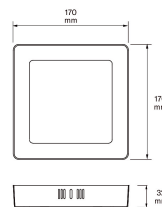

IP20

Arke

3CCT RA90 SQ 170 IP20 12W 1080lm BK

3CCT panel light, CRI90

Panel lights for efficient general lighting. Surface mounting, for dry indoor use in the home. Excellent color rendering, CRI90. You can change the color temperature of the light in three steps using a standard light switch! You can change the color temperature of the light by pressing the light switch again within three seconds of turning it on. Color temperature options: warm white 2700 K, white 3000 K, cool white 4000 K. Memory function: when you switch off the light completely, it retains the last light setting. These rectangular panel lights are available in various sizes and with a black or white rim.

Photometric data	
Colour consistency (McAdam ellipse)	SDCM6
Light outlet	Direct
Rated luminous flux according to IEC 62722-2-1 (min) (lm)	1080
Colour of light (alphanumeric)	White
Effective luminous flux (lm)	1080
Colour temperature (min) (K)	2700
Colour temperature (max) (K)	4000
Colour rendering index (CRI/Ra)	90-100
Photobiological safety according to EN 62471	RG1
Colour temperature switchable	Discrete positions
Lumen setting adjustable	No
Beam angle adjustable	No

Lifetime and capacity	
Rated life time L70/B50 at 25 °C (h)	30000

Measurements	
Width (mm)	170
Height/depth (mm)	32
Length (mm)	170

Electrotechnical data	
Voltage type	AC
Nominal voltage (min) (V)	220
Nominal voltage (max) (V)	240
Nominal current (min) (mA)	58
Nominal current (max) (mA)	84
Suitable for lamp power (min) (W)	12
Suitable for lamp power (max) (W)	12
Maximum system power (W)	12
Luminaire efficacy (lm/W)	90
Power factor	0.9