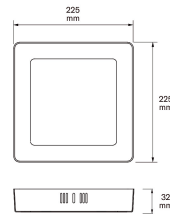

IP20

Arke

3CCT RA90 SQ 225 IP20 15W 1350lm BK

3CCT panel light, CRI90

Panel lights for efficient general lighting. Surface mounting, for dry indoor use in the home. Excellent color rendering, CRI90. You can change the color temperature of the light in three steps using a standard light switch! You can change the color temperature of the light by pressing the light switch again within three seconds of turning it on. Color temperature options: warm white 2700 K, white 3000 K, cool white 4000 K. Memory function: when you switch off the light completely, it retains the last light setting. These rectangular panel lights are available in various sizes and with a black or white rim.

Photometric data	
Colour consistency (McAdam ellipse)	SDCM6
Light outlet	Direct
Rated luminous flux according to IEC 62722-2-1 (min) (lm)	1350
Colour of light (alphanumeric)	White
Effective luminous flux (lm)	1350
Colour temperature (min) (K)	2700
Colour temperature (max) (K)	4000
Colour rendering index (CRI/Ra)	90-100
Photobiological safety according to EN 62471	RG1
Colour temperature switchable	Discrete positions
Lumen setting adjustable	No
Beam angle adjustable	No

Lifetime and capacity	
Rated life time L70/B50 at 25 °C (h)	30000

Measurements	
Width (mm)	225
Height/depth (mm)	32
Length (mm)	225

Electrotechnical data	
Voltage type	AC
Nominal voltage (min) (V)	220
Nominal voltage (max) (V)	240
Nominal current (min) (mA)	72
Nominal current (max) (mA)	96
Suitable for lamp power (min) (W)	15
Suitable for lamp power (max) (W)	15
Maximum system power (W)	15
Luminaire efficacy (lm/W)	90
Power factor	0.9