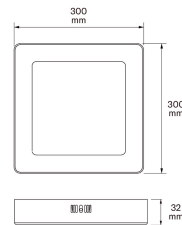

IP20

Arke

3CCT RA90 SQ 300 IP20 18W 1800lm WH

3CCT panel light, CRI90

Panel lights for efficient general lighting. Surface mounting, for dry indoor use in the home. Excellent color rendering, CRI90. You can change the color temperature of the light in three steps using a standard light switch! You can change the color temperature of the light by pressing the light switch again within three seconds of turning it on. Color temperature options: warm white 2700 K, white 3000 K, cool white 4000 K. Memory function: when you switch off the light completely, it retains the last light setting. These rectangular panel lights are available in various sizes and with a black or white rim.

Photometric data	
Colour consistency (McAdam ellipse)	SDCM6
Light outlet	Direct
Rated luminous flux according to IEC 62722-2-1 (min) (lm)	1800
Colour of light (alphanumeric)	White
Effective luminous flux (lm)	1800
Colour temperature (min) (K)	2700
Colour temperature (max) (K)	4000
Colour rendering index (CRI/Ra)	90-100
Photobiological safety according to EN 62471	RG1
Colour temperature switchable	Discrete positions
Lumen setting adjustable	No
Beam angle adjustable	No

Lifetime and capacity	
Rated life time L70/B50 at 25 °C (h)	30000

Measurements	
Width (mm)	300
Height/depth (mm)	32
Length (mm)	300

Electrotechnical data	
Voltage type	AC
Nominal voltage (min) (V)	220
Nominal voltage (max) (V)	240
Nominal current (min) (mA)	87
Nominal current (max) (mA)	111
Suitable for lamp power (min) (W)	18
Suitable for lamp power (max) (W)	18
Maximum system power (W)	18
Luminaire efficacy (lm/W)	100
Power factor	0.9