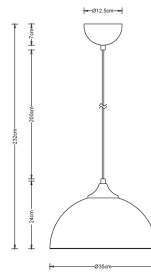

Eleda

Interior decoration lights with golden details

Classic and timeless pendant lights with golden details. Three different color options for the frame: matte black finish with white interior, glossy beige finish with white interior, gold matte finish with white interior. The lights include an E27 lamp holder, so you can choose the bulb you want for the light. We recommend using Airam SmartHome bulbs that you can adjust and time using the mobile app. Or try out the 3-Step-DIM bulbs that can be dimmed using a standard light switch!

PRODUCT CODE	CODE	KG	PRODUCT FAMILY
9610685		1.38	Eleda

Mounting	
Suitable for light line configuration	No
Fit for workplace acc. EN 12464-1	No
Suitable for emergency lighting	No
Connection type	Other

Structure	
Lamp type	LED exchangeable
Light source included	No
Suitable for number of lamps	1
Lamp holder	E27
Housing material	Steel
Cover material	Without cover
Emergency power supply integrated	No
Suspension supplied with the product	Yes
Pendant length (min) (mm)	1900
Pendant length (max) (mm)	2000

Photometric data	
Colour temperature switchable	No
Lumen setting adjustable	No
Beam angle adjustable	No

Lifetime and capacity

Measurements	
Length (mm)	240
Diameter (mm)	350

Electrotechnical data	
Voltage type	AC
Nominal voltage (min) (V)	220
Nominal voltage (max) (V)	240
Protection class according to IEC 61140	II
Suitable for lamp power (min) (W)	1
Suitable for lamp power (max) (W)	11