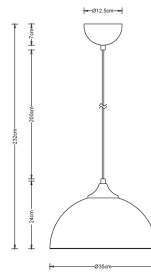

# Eleda

Interior decoration lights with golden details

Classic and timeless pendant lights with golden details. Three different color options for the frame: matte black finish with white interior, glossy beige finish with white interior, gold matte finish with white interior. The lights include an E27 lamp holder, so you can choose the bulb you want for the light. We recommend using Airam SmartHome bulbs that you can adjust and time using the mobile app. Or try out the 3-Step-DIM bulbs that can be dimmed using a standard light switch!

PRODUCT CODE	CODE	KG	PRODUCT FAMILY
9610686		1.38	Eleda

Mounting	
Suitable for light line configuration	No
Fit for workplace acc. EN 12464-1	No
Suitable for emergency lighting	No
Connection type	Other

Structure	
Lamp type	LED exchangeable
Light source included	No
Suitable for number of lamps	1
Lamp holder	E27
Housing material	Steel
Cover material	Without cover
Emergency power supply integrated	No
Suspension supplied with the product	Yes
Pendant length (min) (mm)	1900
Pendant length (max) (mm)	2000

#### Lifetime and capacity

Measurements	
Length (mm)	240
Diameter (mm)	350

Electrotechnical data	
Voltage type	AC
Nominal voltage (min) (V)	220
Nominal voltage (max) (V)	240
Protection class according to IEC 61140	II
Suitable for lamp power (min) (W)	1
Suitable for lamp power (max) (W)	11