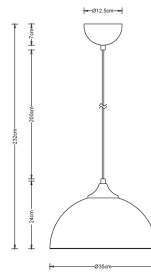

# Eleda

Interior decoration lights with golden details

Classic and timeless pendant lights with golden details. Three different color options for the frame: matte black finish with white interior, glossy beige finish with white interior, gold matte finish with white interior. The lights include an E27 lamp holder, so you can choose the bulb you want for the light. We recommend using Airam SmartHome bulbs that you can adjust and time using the mobile app. Or try out the 3-Step-DIM bulbs that can be dimmed using a standard light switch!

PRODUCT CODE	CODE	KG	PRODUCT FAMILY
9610687		1.38	Eleda

Mounting	
Suitable for light line configuration	No
Fit for workplace acc. EN 12464-1	No
Suitable for emergency lighting	No
Connection type	Other

Structure	
Lamp type	LED exchangeable
Light source included	No
Suitable for number of lamps	1
Lamp holder	E27
Housing material	Steel
Cover material	Without cover
Emergency power supply integrated	No
Suspension supplied with the product	Yes
Pendant length (min) (mm)	1900
Pendant length (max) (mm)	2000

#### Lifetime and capacity

Measurements	
Length (mm)	240
Diameter (mm)	350

Electrotechnical data	
Voltage type	AC
Nominal voltage (min) (V)	220
Nominal voltage (max) (V)	240
Protection class according to IEC 61140	II
Suitable for lamp power (min) (W)	1
Suitable for lamp power (max) (W)	11