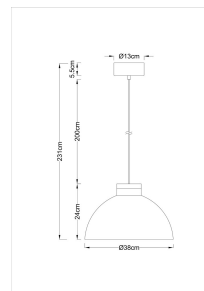

Anoom

Interior decoration lights with wooden details

Classic and timeless pendant lights with wooden details, globe diameter 38 cm. Three different color options for the frame: matte black finish with white interior, matte beige finish with beige interior, green matte finish with white interior. The lights include an E27 lamp holder, so you can choose the bulb you want for the light. We recommend using Airam SmartHome bulbs that you can adjust and time using the mobile app. Or try out the 3-Step-DIM bulbs that can be dimmed using a standard light switch!

PRODUCT CODE	CODE	KG	PRODUCT FAMILY
9610688		1.59	Anoom

Mounting	
Suitable for light line configuration	No
Fit for workplace acc. EN 12464-1	No
Suitable for emergency lighting	No
Connection type	Other

Structure	
Lamp type	LED exchangeable
Light source included	No
Suitable for number of lamps	1
Lamp holder	E27
Housing material	Steel
Cover material	Without cover
Emergency power supply integrated	No
Suspension supplied with the product	Yes
Pendant length (min) (mm)	1900
Pendant length (max) (mm)	2000

Photometric data	
Colour temperature switchable	No
Lumen setting adjustable	No
Beam angle adjustable	No

Lifetime and capacity

Measurements	
Length (mm)	230
Diameter (mm)	380

Electrotechnical data	
Voltage type	AC
Nominal voltage (min) (V)	220
Nominal voltage (max) (V)	240
Protection class according to IEC 61140	II