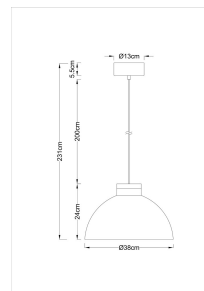

# Anoom

Interior decoration lights with wooden details

Classic and timeless pendant lights with wooden details, globe diameter 38 cm. Three different color options for the frame: matte black finish with white interior, matte beige finish with beige interior, green matte finish with white interior. The lights include an E27 lamp holder, so you can choose the bulb you want for the light. We recommend using Airam SmartHome bulbs that you can adjust and time using the mobile app. Or try out the 3-Step-DIM bulbs that can be dimmed using a standard light switch!

PRODUCT CODE	CODE	KG	PRODUCT FAMILY
9610689		1.59	Anoom

Mounting	
Suitable for light line configuration	No
Fit for workplace acc. EN 12464-1	No
Suitable for emergency lighting	No
Connection type	Other

Structure	
Lamp type	LED exchangeable
Light source included	No
Suitable for number of lamps	1
Lamp holder	E27
Housing material	Steel
Cover material	Without cover
Emergency power supply integrated	No
Suspension supplied with the product	Yes
Pendant length (min) (mm)	1900
Pendant length (max) (mm)	2000

#### Lifetime and capacity

Measurements	
Length (mm)	230
Diameter (mm)	380

Electrotechnical data	
Voltage type	AC
Nominal voltage (min) (V)	220
Nominal voltage (max) (V)	240
Protection class according to IEC 61140	II