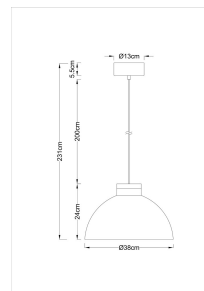

Anoom

Interior decoration lights with wooden details

Classic and timeless pendant lights with wooden details, globe diameter 38 cm. Three different color options for the frame: matte black finish with white interior, matte beige finish with beige interior, green matte finish with white interior. The lights include an E27 lamp holder, so you can choose the bulb you want for the light. We recommend using Airam SmartHome bulbs that you can adjust and time using the mobile app. Or try out the 3-Step-DIM bulbs that can be dimmed using a standard light switch!

PRODUCT CODE	CODE	KG	PRODUCT FAMILY
9610690		1.59	Anoom

Mounting	
Suitable for light line configuration	No
Fit for workplace acc. EN 12464-1	No
Suitable for emergency lighting	No
Connection type	Other

Structure	
Lamp type	LED exchangeable
Light source included	No
Suitable for number of lamps	1
Lamp holder	E27
Housing material	Steel
Cover material	Without cover
Emergency power supply integrated	No
Suspension supplied with the product	Yes
Pendant length (min) (mm)	1900
Pendant length (max) (mm)	2000

Photometric data	
Colour temperature switchable	No
Lumen setting adjustable	No
Beam angle adjustable	No

Lifetime and capacity

Measurements	
Length (mm)	230
Diameter (mm)	380

Electrotechnical data	
Voltage type	AC
Nominal voltage (min) (V)	220
Nominal voltage (max) (V)	240
Protection class according to IEC 61140	II