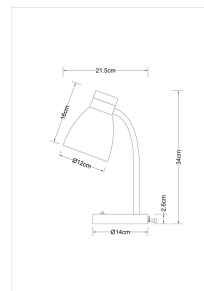

E27 MAX 20W

PRODUCT CODE	CODE	KG	PRODUCT FAMILY
9610691		1.15	Anoom