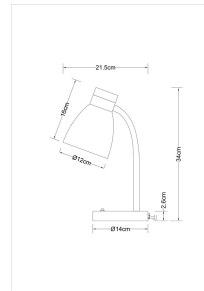

## E27 MAX 20W

Table lamps with wooden details

Pretty table lamp with wooden details. Globe diameter 12 cm, lamp height 34 cm. Two different color options for the frame: black and beige. The luminaires have an E27 bulb socket, and a P45-shaped bulb is the best fit for this fixture. Choose a suitable bulb from Airam's wide range of LED options. We recommend using Airam SmartHome bulbs that you can adjust and time using the mobile app. Or try out the 3-Step-DIM bulbs that can be dimmed using a standard light switch!

### E27 MAX 20W

PRODUCT CODE	CODE	KG	PRODUCT FAMILY
9610692		1.15	Anoom

E27 MAX 20W  
EC000302

Mounting	
Type of luminaire	Desk luminaire
Mounting method	Stand (base)
Suitable for wall mounting	No
Fit for workplace acc. EN 12464-1	No
Electrical connection with connector system	Yes

#### Lifetime and capacity

Measurements	
Height/depth (mm)	340
Diameter (mm)	120

Electrotechnical data	
Voltage type	AC
Nominal voltage (min) (V)	220
Nominal voltage (max) (V)	240
Suitable for lamp power (min) (W)	1
Suitable for lamp power (max) (W)	10
Maximum system power (W)	10