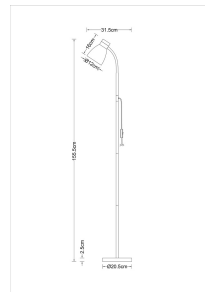

Floor lamps with wooden details

Floor lamp with wooden details. Globe diameter 12 cm, lamp height 155 cm. Two different color options for the frame: black and beige. The luminaires have an E27 bulb socket, and a P45-shaped bulb is the best fit for this fixture. Choose a suitable bulb from Airam's wide range of LED options. We recommend using Airam SmartHome bulbs that you can adjust and time using the mobile app. Or try out the 3-Step-DIM bulbs that can be dimmed using a standard light switch!

| PRODUCT CODE | CODE | KG | PRODUCT FAMILY |
|--------------|------|------|----------------|
| 9610693 | | 3.28 | |

EC000300

Mounting

Structure

Dimming and control

Photometric data

Lifetime and capacity

Measurements