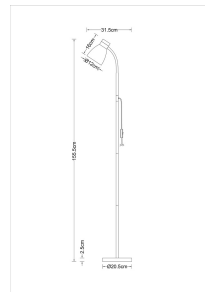

## Floor lamps with wooden details

Floor lamp with wooden details. Globe diameter 12 cm, lamp height 155 cm. Two different color options for the frame: black and beige. The luminaires have an E27 bulb socket, and a P45-shaped bulb is the best fit for this fixture. Choose a suitable bulb from Airam's wide range of LED options. We recommend using Airam SmartHome bulbs that you can adjust and time using the mobile app. Or try out the 3-Step-DIM bulbs that can be dimmed using a standard light switch!

PRODUCT CODE	CODE	KG	PRODUCT FAMILY
9610694		3.28	

EC000300

Mounting

Structure

Dimming and control

Photometric data

Lifetime and capacity

Measurements