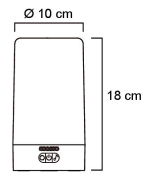

PRODUCT CODE	CODE	KG	PRODUCT FAMILY
9610702		0.24