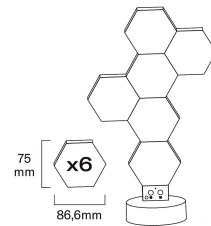

PRODUCT CODE	CODE	KG	PRODUCT FAMILY
9610703		0.435	

EC000302

Mounting

Type of luminaire	Desk luminaire
Suitable for wall mounting	Yes

Structure

Lamp type	LED not exchangeable
Light source included	Yes

Dimming and control

Photometric data

Lifetime and capacity

Measurements

Electrotechnical data

Voltage type	DC
Nominal voltage (min) (V)	5
Nominal voltage (max) (V)	5