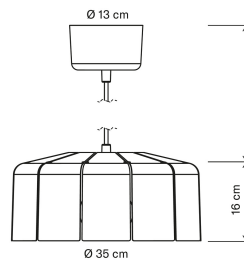

Airam Karisto 350 Ceiling

E27 max 15W 350mm 2m

Pendant light

The Airam Karisto 350 is a stunning pendant light for interior decoration. Made of metal, manufactured at Airam's Lahti factory. The luminaire has been awarded both the Key Flag and the Design from Finland mark. The diameter of the luminaire is 350 mm. Available in three color options: white, dark grey pearl, and vanilla yellow. The fabric cable and metallic ceiling cup complete the look. Easy to install by yourself.

E27 max 15W 350mm 2m

PRODUCT CODE	CODE	KG	PRODUCT FAMILY
9610707		1.2	Airam Karisto 350 Ceiling

E27 max 15W 350mm 2m
EC001743

Mounting	
Suitable for light line configuration	No
Fit for workplace acc. EN 12464-1	No
Suitable for emergency lighting	No
Connection type	Other

Structure	
Lamp type	LED exchangeable
Light source included	No
Suitable for number of lamps	1
Lamp holder	E27
Housing colour	White
Cover material	Without cover
Emergency power supply integrated	No
Suspension supplied with the product	Yes
Pendant length (min) (mm)	1900
Pendant length (max) (mm)	2000

Photometric data	
Colour temperature switchable	No
Lumen setting adjustable	No
Beam angle adjustable	No

Lifetime and capacity

Measurements	
Height/depth (mm)	160
Diameter (mm)	350

Electrotechnical data	
Voltage type	AC
Nominal voltage (min) (V)	220
Nominal voltage (max) (V)	240
Suitable for lamp power (min) (W)	1
Suitable for lamp power (max) (W)	11