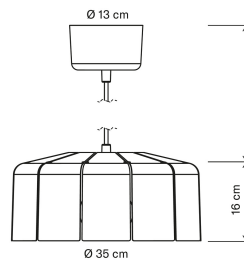

Airam Karisto 350 Ceiling

E27 max 15W 350mm 2m

Pendant light

The Airam Karisto 350 is a stunning pendant light for interior decoration. Made of metal, manufactured at Airam's Lahti factory. The luminaire has been awarded both the Key Flag and the Design from Finland mark. The diameter of the luminaire is 350 mm. Available in three color options: white, dark grey pearl, and vanilla yellow. The fabric cable and metallic ceiling cup complete the look. Easy to install by yourself.

E27 max 15W 350mm 2m

PRODUCT CODE	CODE	KG	PRODUCT FAMILY
9610708		1.2	Airam Karisto 350 Ceiling

E27 max 15W 350mm 2m

EC001743

Mounting	
Suitable for light line configuration	No
Fit for workplace acc. EN 12464-1	No
Suitable for emergency lighting	No
Connection type	Other

Structure	
Lamp type	LED exchangeable
Light source included	No
Suitable for number of lamps	1
Lamp holder	E27
Housing colour	Anthracite
Cover material	Without cover
Emergency power supply integrated	No
Suspension supplied with the product	Yes
Pendant length (min) (mm)	1900
Pendant length (max) (mm)	2000

Photometric data	
Colour temperature switchable	No
Lumen setting adjustable	No
Beam angle adjustable	No

Lifetime and capacity

Measurements	
Height/depth (mm)	160
Diameter (mm)	350

Electrotechnical data	
Voltage type	AC
Nominal voltage (min) (V)	220
Nominal voltage (max) (V)	240
Suitable for lamp power (min) (W)	1
Suitable for lamp power (max) (W)	11