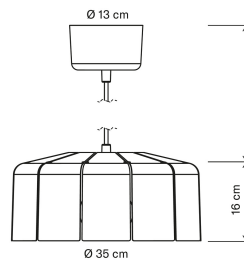

Airam Karisto 350 Ceiling

E27 max 15W 350mm 2m

Pendant light

The Airam Karisto 350 is a stunning pendant light for interior decoration. Made of metal, manufactured at Airam's Lahti factory. The luminaire has been awarded both the Key Flag and the Design from Finland mark. The diameter of the luminaire is 350 mm. Available in three color options: white, dark grey pearl, and vanilla yellow. The fabric cable and metallic ceiling cup complete the look. Easy to install by yourself.

E27 max 15W 350mm 2m

PRODUCT CODE	CODE	KG	PRODUCT FAMILY
9610709		1.2	Airam Karisto 350 Ceiling

E27 max 15W 350mm 2m

EC001743

Mounting	
Suitable for light line configuration	No
Fit for workplace acc. EN 12464-1	No
Suitable for emergency lighting	No
Connection type	Other

Structure	
Lamp type	LED exchangeable
Light source included	No
Suitable for number of lamps	1
Lamp holder	E27
Housing colour	Yellow
Cover material	Without cover
Emergency power supply integrated	No
Suspension supplied with the product	Yes
Pendant length (min) (mm)	1900
Pendant length (max) (mm)	2000

Photometric data	
Colour temperature switchable	No
Lumen setting adjustable	No
Beam angle adjustable	No

Lifetime and capacity

Measurements	
Height/depth (mm)	160
Diameter (mm)	350

Electrotechnical data	
Voltage type	AC
Nominal voltage (min) (V)	220
Nominal voltage (max) (V)	240
Suitable for lamp power (min) (W)	1
Suitable for lamp power (max) (W)	11