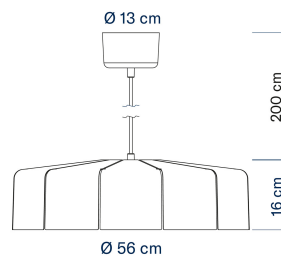

## E27 max 15W 560mm 2m

Pendant light

The Airam Karisto 560 is a stunning pendant light for interior decoration. Made of metal, manufactured at Airam's Lahti factory. The luminaire has been awarded both the Key Flag and the Design from Finland mark. The diameter of the luminaire is 560 mm. Available in three color options: white, dark grey pearl, and vanilla yellow. The fabric cable and metallic ceiling cup complete the look. Easy to install by yourself.

E27 max 15W 560mm 2m

PRODUCT CODE	CODE	KG	PRODUCT FAMILY
9610710		2 kg	Airam Karisto 560 Ceiling

E27 max 15W 560mm 2m

EC001743

Mounting	
Suitable for light line configuration	No
Fit for workplace acc. EN 12464-1	No
Suitable for emergency lighting	No
Connection type	Other

Structure	
Lamp type	LED exchangeable
Light source included	No
Suitable for number of lamps	1
Lamp holder	E27
Housing colour	White
Cover material	Without cover
Emergency power supply integrated	No
Suspension supplied with the product	Yes
Pendant length (min) (mm)	1900
Pendant length (max) (mm)	2000

#### Lifetime and capacity

Measurements	
Height/depth (mm)	160
Diameter (mm)	560

Electrotechnical data	
Voltage type	AC
Nominal voltage (min) (V)	220
Nominal voltage (max) (V)	240
Suitable for lamp power (min) (W)	1
Suitable for lamp power (max) (W)	11