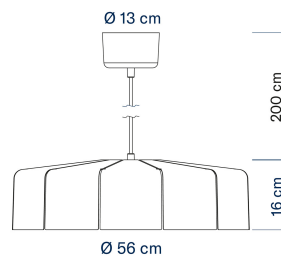

Airam Karisto 560 Ceiling

E27 max 15W 560mm 2m

Pendant light

The Airam Karisto 560 is a stunning pendant light for interior decoration. Made of metal, manufactured at Airam's Lahti factory. The luminaire has been awarded both the Key Flag and the Design from Finland mark. The diameter of the luminaire is 560 mm. Available in three color options: white, dark grey pearl, and vanilla yellow. The fabric cable and metallic ceiling cup complete the look. Easy to install by yourself.

E27 max 15W 560mm 2m

PRODUCT CODE	CODE	KG	PRODUCT FAMILY
9610711		2 kg	Airam Karisto 560 Ceiling

E27 max 15W 560mm 2m

EC001743

Mounting	
Suitable for light line configuration	No
Fit for workplace acc. EN 12464-1	No
Suitable for emergency lighting	No
Connection type	Other

Structure	
Lamp type	LED exchangeable
Light source included	No
Suitable for number of lamps	1
Lamp holder	E27
Housing colour	Anthracite
Cover material	Without cover
Emergency power supply integrated	No
Suspension supplied with the product	Yes
Pendant length (min) (mm)	1900
Pendant length (max) (mm)	2000

Photometric data	
Colour temperature switchable	No
Lumen setting adjustable	No
Beam angle adjustable	No

Lifetime and capacity

Measurements	
Height/depth (mm)	160
Diameter (mm)	560

Electrotechnical data	
Voltage type	AC
Nominal voltage (min) (V)	220
Nominal voltage (max) (V)	240
Suitable for lamp power (min) (W)	1
Suitable for lamp power (max) (W)	11