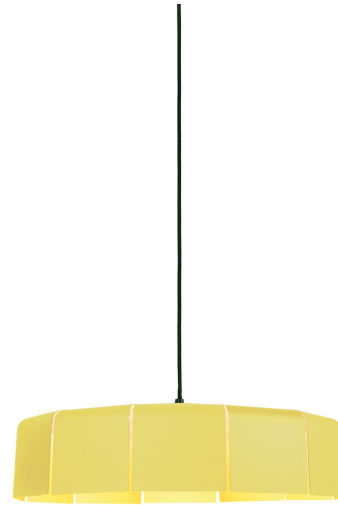

Airam Karisto 560 Ceiling

E27 max 15W 560mm 2m

Pendant light

The Airam Karisto 560 is a stunning pendant light for interior decoration. Made of metal, manufactured at Airam's Lahti factory. The luminaire has been awarded both the Key Flag and the Design from Finland mark. The diameter of the luminaire is 560 mm. Available in three color options: white, dark grey pearl, and vanilla yellow. The fabric cable and metallic ceiling cup complete the look. Easy to install by yourself.

E27 max 15W 560mm 2m

PRODUCT CODE	CODE	KG	PRODUCT FAMILY
9610712		2 kg	Airam Karisto 560 Ceiling

E27 max 15W 560mm 2m
EC001743

Mounting	
Suitable for light line configuration	No
Fit for workplace acc. EN 12464-1	No
Suitable for emergency lighting	No
Connection type	Other

Structure	
Lamp type	LED exchangeable
Light source included	No
Suitable for number of lamps	1
Lamp holder	E27
Housing colour	Yellow
Cover material	Without cover
Emergency power supply integrated	No
Suspension supplied with the product	Yes
Pendant length (min) (mm)	1900
Pendant length (max) (mm)	2000

Photometric data	
Colour temperature switchable	No
Lumen setting adjustable	No
Beam angle adjustable	No

Lifetime and capacity

Measurements	
Height/depth (mm)	160
Diameter (mm)	560

Electrotechnical data	
Voltage type	AC
Nominal voltage (min) (V)	220
Nominal voltage (max) (V)	240
Suitable for lamp power (min) (W)	1
Suitable for lamp power (max) (W)	11