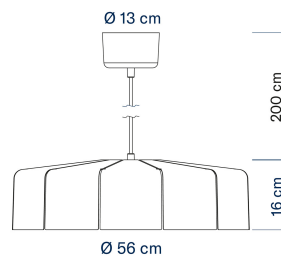

Airam Karisto 560 Ceiling

E27 max 15W 560mm 2m

Pendant light

The Airam Karisto 560 is a stunning pendant light for interior decoration. Made of metal, manufactured at Airam's Lahti factory. The luminaire has been awarded both the Key Flag and the Design from Finland mark. The diameter of the luminaire is 560 mm. Available in three color options: white, dark grey pearl, and vanilla yellow. The fabric cable and metallic ceiling cup complete the look. Easy to install by yourself.

E27 max 15W 560mm 2m

PRODUCT CODE	CODE	KG	PRODUCT FAMILY
9610712		2 kg	Airam Karisto 560 Ceiling

E27 max 15W 560mm 2m
EC001743

Mounting	
Suitable for light line configuration	No
Fit for workplace acc. EN 12464-1	No
Suitable for emergency lighting	No
Connection type	Other

Structure	
Lamp type	LED exchangeable
Light source included	No
Suitable for number of lamps	1
Lamp holder	E27
Housing colour	Yellow
Cover material	Without cover
Emergency power supply integrated	No
Suspension supplied with the product	Yes
Pendant length (min) (mm)	1900
Pendant length (max) (mm)	2000

Photometric data	
Colour temperature switchable	No
Lumen setting adjustable	No
Beam angle adjustable	No

Lifetime and capacity

Measurements	
Height/depth (mm)	160
Diameter (mm)	560

Electrotechnical data	
Voltage type	AC
Nominal voltage (min) (V)	220
Nominal voltage (max) (V)	240
Suitable for lamp power (min) (W)	1
Suitable for lamp power (max) (W)	11