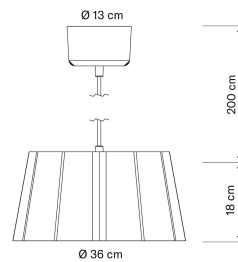

Airam Laune 350 Ceiling

E27 max 15W 350mm 2m

Pendant light

The Airam Laune 350 is a stunning pendant light for interior decoration. Made of metal, manufactured at Airam's Lahti factory. The luminaire has been awarded both the Key Flag and the Design from Finland mark. The diameter of the luminaire is 350 mm. Available in three color options: white, dark grey pearl, and vanilla yellow. The fabric cable and metallic ceiling cup complete the look. Easy to install by yourself.

E27 max 15W 350mm 2m

PRODUCT CODE	CODE	KG	PRODUCT FAMILY
9610713		1.1	Airam Laune 350 Ceiling

E27 max 15W 350mm 2m

EC001743

Mounting	
Suitable for light line configuration	No
Fit for workplace acc. EN 12464-1	No
Suitable for emergency lighting	No
Connection type	Other

Structure	
Lamp type	LED exchangeable
Light source included	No
Suitable for number of lamps	1
Lamp holder	E27
Housing colour	White
Cover material	Without cover
Emergency power supply integrated	No
Suspension supplied with the product	Yes
Pendant length (min) (mm)	1900
Pendant length (max) (mm)	2000

Photometric data	
Colour temperature switchable	No
Lumen setting adjustable	No
Beam angle adjustable	No

Lifetime and capacity

Measurements	
Height/depth (mm)	180
Diameter (mm)	350

Electrotechnical data	
Voltage type	AC
Nominal voltage (min) (V)	220
Nominal voltage (max) (V)	240
Suitable for lamp power (min) (W)	1
Suitable for lamp power (max) (W)	11