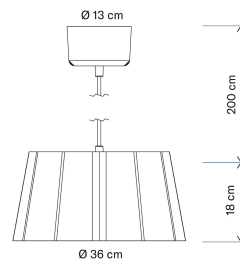

Airam Laune 350 Ceiling

E27 max 15W 350mm 2m

Pendant light

The Airam Laune 350 is a stunning pendant light for interior decoration. Made of metal, manufactured at Airam's Lahti factory. The luminaire has been awarded both the Key Flag and the Design from Finland mark. The diameter of the luminaire is 350 mm. Available in three color options: white, dark grey pearl, and vanilla yellow. The fabric cable and metallic ceiling cup complete the look. Easy to install by yourself.

E27 max 15W 350mm 2m

PRODUCT CODE	CODE	KG	PRODUCT FAMILY
9610714		1.1	Airam Laune 350 Ceiling

E27 max 15W 350mm 2m
EC001743

Mounting	
Suitable for light line configuration	No
Fit for workplace acc. EN 12464-1	No
Suitable for emergency lighting	No
Connection type	Other

Structure	
Lamp type	LED exchangeable
Light source included	No
Suitable for number of lamps	1
Lamp holder	E27
Housing colour	Anthracite
Cover material	Without cover
Emergency power supply integrated	No
Suspension supplied with the product	Yes
Pendant length (min) (mm)	1900
Pendant length (max) (mm)	2000

Photometric data	
Colour temperature switchable	No
Lumen setting adjustable	No
Beam angle adjustable	No

Lifetime and capacity

Measurements	
Height/depth (mm)	180
Diameter (mm)	350

Electrotechnical data	
Voltage type	AC
Nominal voltage (min) (V)	220
Nominal voltage (max) (V)	240
Suitable for lamp power (min) (W)	1
Suitable for lamp power (max) (W)	11