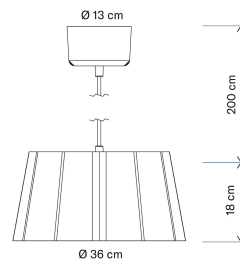

Airam Laune 350 Ceiling

E27 max 15W 350mm 2m

Pendant light

The Airam Laune 350 is a stunning pendant light for interior decoration. Made of metal, manufactured at Airam's Lahti factory. The luminaire has been awarded both the Key Flag and the Design from Finland mark. The diameter of the luminaire is 350 mm. Available in three color options: white, dark grey pearl, and vanilla yellow. The fabric cable and metallic ceiling cup complete the look. Easy to install by yourself.

E27 max 15W 350mm 2m

PRODUCT CODE	CODE	KG	PRODUCT FAMILY
9610715		1.1	Airam Laune 350 Ceiling

E27 max 15W 350mm 2m

EC001743

Mounting	
Suitable for light line configuration	No
Fit for workplace acc. EN 12464-1	No
Suitable for emergency lighting	No
Connection type	Other

Structure	
Lamp type	LED exchangeable
Light source included	No
Suitable for number of lamps	1
Lamp holder	E27
Housing colour	Yellow
Cover material	Without cover
Emergency power supply integrated	No
Suspension supplied with the product	Yes
Pendant length (min) (mm)	1900
Pendant length (max) (mm)	2000

Photometric data	
Colour temperature switchable	No
Lumen setting adjustable	No
Beam angle adjustable	No

Lifetime and capacity

Measurements	
Height/depth (mm)	180
Diameter (mm)	350

Electrotechnical data	
Voltage type	AC
Nominal voltage (min) (V)	220
Nominal voltage (max) (V)	240
Suitable for lamp power (min) (W)	1
Suitable for lamp power (max) (W)	11