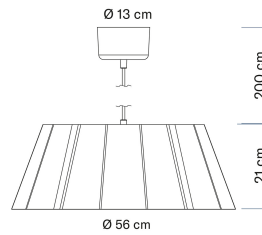

Airam Laune 560 Ceiling

E27 max 15W 560mm 2m

Pendant light

The Airam Laune 560 is a stunning pendant light for interior decoration. Made of metal, manufactured at Airam's Lahti factory. The luminaire has been awarded both the Key Flag and the Design from Finland mark. The diameter of the luminaire is 560 mm. Available in three color options: white, dark grey pearl, and vanilla yellow. The fabric cable and metallic ceiling cup complete the look. Easy to install by yourself.

E27 max 15W 560mm 2m

PRODUCT CODE	CODE	KG	PRODUCT FAMILY
9610716		2 kg	Airam Laune 560 Ceiling

E27 max 15W 560mm 2m

EC001743

Mounting	
Suitable for light line configuration	No
Fit for workplace acc. EN 12464-1	No
Suitable for emergency lighting	No
Connection type	Other

Structure	
Lamp type	LED exchangeable
Light source included	No
Suitable for number of lamps	1
Lamp holder	E27
Housing colour	White
Cover material	Without cover
Emergency power supply integrated	No
Suspension supplied with the product	Yes
Pendant length (min) (mm)	1900
Pendant length (max) (mm)	2000

Photometric data	
Colour temperature switchable	No
Lumen setting adjustable	No
Beam angle adjustable	No

Lifetime and capacity

Measurements	
Height/depth (mm)	180
Diameter (mm)	560

Electrotechnical data	
Voltage type	AC
Nominal voltage (min) (V)	220
Nominal voltage (max) (V)	240
Suitable for lamp power (min) (W)	1
Suitable for lamp power (max) (W)	11