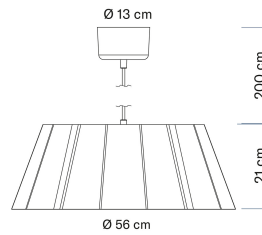

## E27 max 15W 560mm 2m

Pendant light

The Airam Laune 560 is a stunning pendant light for interior decoration. Made of metal, manufactured at Airam's Lahti factory. The luminaire has been awarded both the Key Flag and the Design from Finland mark. The diameter of the luminaire is 560 mm. Available in three color options: white, dark grey pearl, and vanilla yellow. The fabric cable and metallic ceiling cup complete the look. Easy to install by yourself.

E27 max 15W 560mm 2m

PRODUCT CODE	CODE	KG	PRODUCT FAMILY
9610717		2 kg	Airam Laune 560 Ceiling

E27 max 15W 560mm 2m  
EC001743

Mounting	
Suitable for light line configuration	No
Fit for workplace acc. EN 12464-1	No
Suitable for emergency lighting	No
Connection type	Other

#### Lifetime and capacity

Measurements	
Height/depth (mm)	180
Diameter (mm)	560

Electrotechnical data	
Voltage type	AC
Nominal voltage (min) (V)	220
Nominal voltage (max) (V)	240
Suitable for lamp power (min) (W)	1
Suitable for lamp power (max) (W)	11