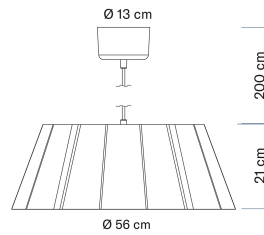

Airam Laune 560 Ceiling

E27 max 15W 560mm 2m

Pendant light

The Airam Laune 560 is a stunning pendant light for interior decoration. Made of metal, manufactured at Airam's Lahti factory. The luminaire has been awarded both the Key Flag and the Design from Finland mark. The diameter of the luminaire is 560 mm. Available in three color options: white, dark grey pearl, and vanilla yellow. The fabric cable and metallic ceiling cup complete the look. Easy to install by yourself.

E27 max 15W 560mm 2m

PRODUCT CODE	CODE	KG	PRODUCT FAMILY
9610718		2 kg	Airam Laune 560 Ceiling

E27 max 15W 560mm 2m
EC001743

Mounting	
Suitable for light line configuration	No
Fit for workplace acc. EN 12464-1	No
Suitable for emergency lighting	No
Connection type	Other

Structure	
Lamp type	LED exchangeable
Light source included	No
Suitable for number of lamps	1
Lamp holder	E27
Housing colour	Yellow
Cover material	Without cover
Emergency power supply integrated	No
Suspension supplied with the product	Yes
Pendant length (min) (mm)	1900
Pendant length (max) (mm)	2000

Photometric data	
Colour temperature switchable	No
Lumen setting adjustable	No
Beam angle adjustable	No

Lifetime and capacity

Measurements	
Height/depth (mm)	180
Diameter (mm)	560

Electrotechnical data	
Voltage type	AC
Nominal voltage (min) (V)	220
Nominal voltage (max) (V)	240
Suitable for lamp power (min) (W)	1
Suitable for lamp power (max) (W)	11