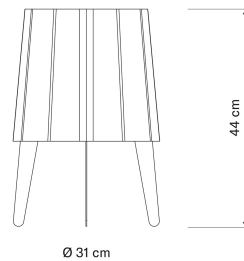

# Airam Laune Desk

E27 max 15W 450mm  
1800mm+ON/OFF

E27 max 15W 450mm 1800mm+ON/OFF			
PRODUCT CODE	CODE	KG	PRODUCT FAMILY
9610722		3 kg	Airam Laune Desk

E27 max 15W 450mm 1800mm+ON/OFF  
EC000302

Mounting	
Type of luminaire	Desk luminaire
Mounting method	Stand (base)
Suitable for wall mounting	No
Fit for workplace acc. EN 12464-1	No
Electrical connection with connector system	Yes

Structure	
Adjustable	No
Bendable	No
Adjustable height	No
Lamp type	LED exchangeable
Light source included	No
Suitable for number of lamps	1
Lamp holder	E27
Housing colour	White
Cover colour	White
With switch	Yes
Energy efficiency class of light source according to EU regulation 2019/2015	Not required

#### Lifetime and capacity

Measurements	
Height/depth (mm)	445
Diameter (mm)	306

Electrotechnical data	
Voltage type	AC
Nominal voltage (min) (V)	220
Nominal voltage (max) (V)	240
Suitable for lamp power (min) (W)	2
Suitable for lamp power (max) (W)	11
Maximum system power (W)	11