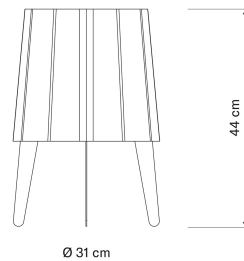

Airam Laune Desk

E27 max 15W 450mm

1800mm+ON/OFF

Table Lamp

The elegant Airam Laune® Desk table lamp is, as the name suggests, ideal for desk use and adds atmosphere to any interior. Thanks to its generous size, it can also be placed on the floor to brighten up a dark corner. The lamp is manufactured at Airam's factory in Lahti, Finland, and has been awarded both the Key Flag and the Design from Finland mark. Available in three color options: white, dark grey pearl, and vanilla yellow. Note! The lamp must not be used as a surface for placing items! Its structure is not designed to support weight and it is not protected against, for example, spilled liquids.

E27 max 15W 450mm 1800mm+ON/OFF			
PRODUCT CODE	CODE	KG	PRODUCT FAMILY
9610723		3 kg	Airam Laune Desk

E27 max 15W 450mm 1800mm+ON/OFF
EC000302

Mounting	
Type of luminaire	Desk luminaire
Mounting method	Stand (base)
Suitable for wall mounting	No
Fit for workplace acc. EN 12464-1	No
Electrical connection with connector system	Yes

Structure	
Adjustable	No
Bendable	No
Adjustable height	No
Lamp type	LED exchangeable
Light source included	No
Suitable for number of lamps	1
Lamp holder	E27
Housing colour	Anthracite
Cover colour	Anthracite
With switch	Yes
Energy efficiency class of light source according to EU regulation 2019/2015	Not required

Dimming and control	
Dimmable	No
No dimming function	Yes

Photometric data	
Light distributor	None

Lifetime and capacity

Measurements	
Height/depth (mm)	445
Diameter (mm)	306

Electrotechnical data	
Voltage type	AC
Nominal voltage (min) (V)	220
Nominal voltage (max) (V)	240
Suitable for lamp power (min) (W)	2
Suitable for lamp power (max) (W)	11
Maximum system power (W)	11