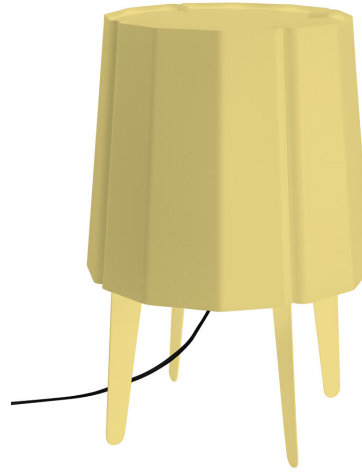

Airam Laune Desk

E27 max 15W 450mm
1800mm+ON/OFF

Table Lamp

The elegant Airam Laune® Desk table lamp is, as the name suggests, ideal for desk use and adds atmosphere to any interior. Thanks to its generous size, it can also be placed on the floor to brighten up a dark corner. The lamp is manufactured at Airam's factory in Lahti, Finland, and has been awarded both the Key Flag and the Design from Finland mark. Available in three color options: white, dark grey pearl, and vanilla yellow. Note! The lamp must not be used as a surface for placing items! Its structure is not designed to support weight and it is not protected against, for example, spilled liquids.

E27 max 15W 450mm 1800mm+ON/OFF

PRODUCT CODE	CODE	KG	PRODUCT FAMILY
9610724		3 kg	Airam Laune Desk

E27 max 15W 450mm 1800mm+ON/OFF
EC000302

Mounting

Type of luminaire	Desk luminaire
Mounting method	Stand (base)
Suitable for wall mounting	No
Fit for workplace acc. EN 12464-1	No
Electrical connection with connector system	Yes

Structure

Adjustable	No
Bendable	No
Adjustable height	No
Lamp type	LED exchangeable
Light source included	No
Suitable for number of lamps	1
Lamp holder	E27
Housing colour	Yellow
Cover colour	Yellow
With switch	Yes
Energy efficiency class of light source according to EU regulation 2019/2015	Not required