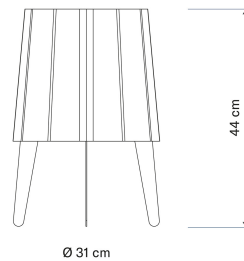

Airam Laune Desk

E27 max 15W 450mm
1800mm+ON/OFF

Table Lamp

The elegant Airam Laune® Desk table lamp is, as the name suggests, ideal for desk use and adds atmosphere to any interior. Thanks to its generous size, it can also be placed on the floor to brighten up a dark corner. The lamp is manufactured at Airam's factory in Lahti, Finland, and has been awarded both the Key Flag and the Design from Finland mark. Available in three color options: white, dark grey pearl, and vanilla yellow. Note! The lamp must not be used as a surface for placing items! Its structure is not designed to support weight and it is not protected against, for example, spilled liquids.

E27 max 15W 450mm 1800mm+ON/OFF

PRODUCT CODE	CODE	KG	PRODUCT FAMILY
9610724		3 kg	Airam Laune Desk

E27 max 15W 450mm 1800mm+ON/OFF
EC000302

Mounting

Type of luminaire	Desk luminaire
Mounting method	Stand (base)
Suitable for wall mounting	No
Fit for workplace acc. EN 12464-1	No
Electrical connection with connector system	Yes

Structure

Adjustable	No
Bendable	No
Adjustable height	No
Lamp type	LED exchangeable
Light source included	No
Suitable for number of lamps	1
Lamp holder	E27
Housing colour	Yellow
Cover colour	Yellow
With switch	Yes
Energy efficiency class of light source according to EU regulation 2019/2015	Not required

Dimming and control

Dimmable	No
No dimming function	Yes

Photometric data

Light distributor	None
-------------------	------

Lifetime and capacity

Measurements

Height/depth (mm)	445
Diameter (mm)	306

Electrotechnical data