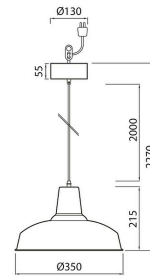

IP20

Loft

LOFT35 PENDANT LIGHT E27 WH

Pendant luminaire

Description of product family

The industrial-style Loft pendant is ideal as general lighting for dining areas, kitchens, living rooms, or bedrooms. By adjusting the installation height of the shade, you can determine how widely the light spreads. The shade and ceiling cup have a matte metal finish in painter's white or dark grey. The cord comes with a lamp plug. Try different bulbs and LED light sources – E27-base bulb sold separately.

Technical details

Loft is a stylish pendant light, ideal for dining areas. Body and shade made of steel, colour matte white with white interior. 1.5 m white cord with plug. Package includes lamp plug and ceiling cup. E27-base bulb sold separately (LED max 10.5 W).

Quantity

Package 4 pcs

No. 9783080

E-no. (SWE) 7503975

6 4 3 5 2 0 0 2 3 5 9 8 5

AIRAM