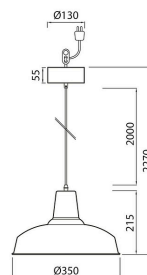

IP20

Loft

LOFT35 PENDANT LIGHT E27 BK

Pendant luminaire

Description of product family

The industrial-style Loft pendant is ideal as general lighting for dining areas, kitchens, living rooms, or bedrooms. By adjusting the installation height of the shade, you can determine how widely the light spreads. The shade and ceiling cup have a matte metal finish in painter's white or dark grey. The cord comes with a lamp plug. Try different bulbs and LED light sources – E27-base bulb sold separately.

Technical details

Loft is a stylish pendant light, ideal for dining areas. Body and shade made of steel, colour matte black with white interior. 1.5 m black cord with plug. Package includes lamp plug and ceiling cup. E27-base bulb sold separately (LED max 10.5 W).

Quantity

Package 4 pcs

No. 9783081

E-no. (SWE) 7503976

6 4 3 5 2 0 0 2 3 6 0 0 5

AIRAM