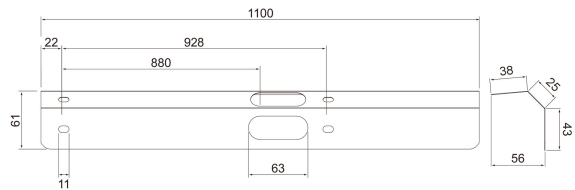

Protection against dripping for Handy 1100, white.

1100 protec. against dripping

PRODUCT CODE	CODE	KG	PRODUCT FAMILY
A1HATP	A1HATP	0.56	Handy

1100 protec. against dripping

EC002557

Mounting

Structure

Type of accessory/spare part	Other
Accessory	Yes
Spare part	No
Transparent	No
Colour	White
Material	Steel

Dimming and control

Photometric data

Lifetime and capacity

Measurements

Length (mm)	1110
Width (mm)	61
Height (mm)	56

Electrotechnical data