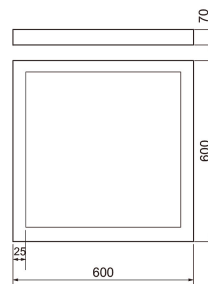

Plano ja Plata

Frame BK RAL 9005

Mounting frame for Plano, Plano Pro and Plata luminaires, black.

Frame BK RAL 9005

PRODUCT CODE	CODE	KG	PRODUCT FAMILY
A2PLKI	A2PLKI	2.5	Plano ja Plata

Frame BK RAL 9005

EC002557

Mounting

Structure

Type of accessory/spare part	Installation frame
Accessory	Yes
Spare part	No
Transparent	No
Colour	Black
Material	Stainless steel

Dimming and control

Photometric data

Lifetime and capacity

Measurements

Length (mm)	600
Width (mm)	600
Height (mm)	70

Electrotechnical data