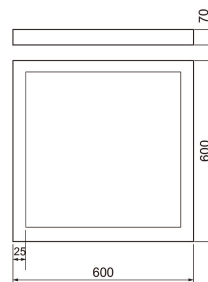

Plano ja Plata

Frame BK RAL 9005

Mounting frame for Plano, Plano Pro and Plata luminaires, black.

Frame BK RAL 9005

PRODUCT CODE	CODE	KG	PRODUCT FAMILY
A2PLKI	A2PLKI	2.5	Plano ja Plata