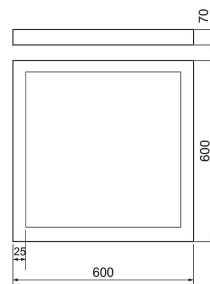

Plano ja Plata

Frame GR RAL 7037

Mounting frame for Plano, Plano Pro and Plata luminaires, grey.

Frame GR RAL 7037

PRODUCT CODE	CODE	KG	PRODUCT FAMILY
A2PLKJ	A2PLKJ	2.5	Plano ja Plata

Frame GR RAL 7037

EC002557

Mounting

Structure

Type of accessory/spare part	Installation frame
Accessory	Yes
Spare part	No
Transparent	No
Colour	Grey
Material	Stainless steel

Dimming and control

Photometric data

Lifetime and capacity

Measurements

Length (mm)	600
Width (mm)	600
Height (mm)	70

Electrotechnical data